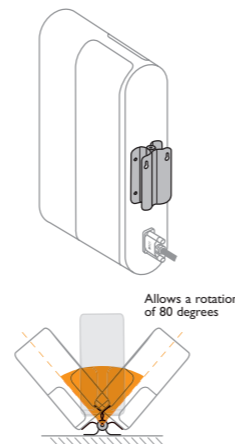

Specifications

	model 7	model 11
Design	Surround sound speaker	Surround sound speaker
Drive units	7 Speaker drivers, comprising: Dedicated Centre Channel 1 x 75mm (3in.) Uni-Q array with 1 x 15mm (0.6in.) HF Front Left/Right Channel 1 x 75mm (3in.) Uni-Q array with 1 x 15mm (0.6in.) HF 2 x 75mm (3in.) LF Rear Left/Right Channel 1 x Vertical Flat Panel	11 Speaker drivers, comprising: Dedicated Centre Channel 1 x 75mm (3in.) Uni-Q array with 1 x 15mm (0.6in.) HF 1 x 75mm (3in.) LF Front Left/Right Channel 1 x 75mm (3in.) Uni-Q array with 1 x 15mm (0.6in.) HF 4 x 75mm (3in.) LF Rear Left/Right Channel 2 x Vertical Flat Panel
Frequency range	100Hz - 30kHz	90Hz - 30kHz
Magnetic shielding	Yes	Yes
Sensitivity (2.83V/1m)	87dB	87dB
Maximum output (SPL)	104dB	109dB
Impedance	8 ohms	8 ohms
Weight	3.85kg (8.5lbs)	11.3kg (24.9lbs)
Dimensions	400 x 104 x 230 mm	1020 x 210 x 230 mm
(H x W x D)	(15.7 x 4.1 x 9.1 in.)	(40.2 x 8.3 x 9.1 in.)
Cabinet finishes	Matt Silver or High Gloss Black	Matt Silver or High Gloss Black
Connectors	Supplied with connection for any 5.1 home theatre receiver/amplifier (Cable for connection to KEF KIT100/200 available separately)	Supplied with connection for any 5.1 home theatre receiver/amplifier

Optional Accessories

Floor Stand
for model 7 satellite

Wall Bracket
The wall bracket is simple
and unobtrusive.

home theatre
five two series